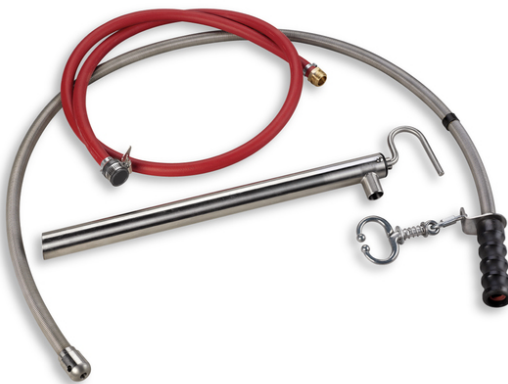

**Milking Tube**

**SI-91-5102**  
Milking Tube

**Milking Tube**

**SI-91-5103**  
Milking Tube

**Milking Tubes Stainless Steel**

**SI-91-5104**  
Milking Tube

**Vet Milk Needles**

**SI-91-5105**  
Milking Tube

**Bolus Gun Stainless Steel**

**SI-91-5201**

Stomach Instruments

**Stomach Tube Flexible**

**SI-91-5203**

Stomach Instruments

**Equine Stomach Pump**

**SI-91-5202**

Stomach Instruments

**Whiplash Complete Oral Pump System**

**SI-91-5204**

Stomach Instruments

**Cow Magnet**

**SI-91-5301**

Various Veterinary Instruments

**Krey Hook**