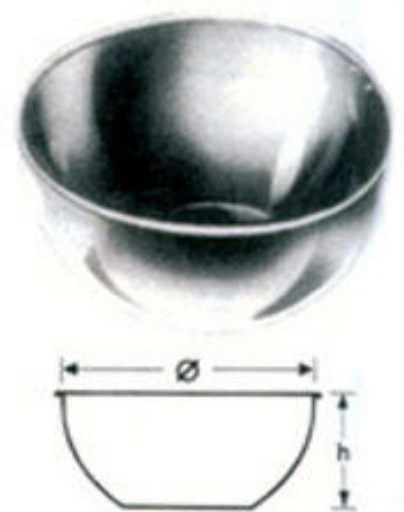

**Scaler, Hook Shape**

**SI-91-3506**

Tooth Instrument  
55 cm, 22

**Steriler Drums**

**SI-91-3401**

Trays for Inst  
3 1/2

**Steriler Drums**

**SI-91-3402**

Trays for Inst  
125 X 120 mm, 150 X 150 mm

**High Polished**

**SI-91-3403**

Trays for Inst  
125 X 120 mm, 150 X 150 mm

**Perforated Trays**

**SI-91-3404**

Trays for Inst  
18/8, 505 X 305 X 60 mm

**Trays**