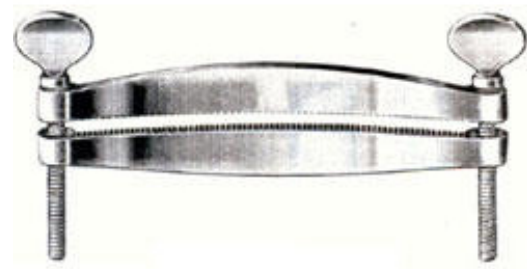

Instruments For Dog Care

SI-91-3301

Ear clamps for dog, straight of light metal
11 1/2 cm, 4 1/2, 15 1/2 cm, 6 11/8