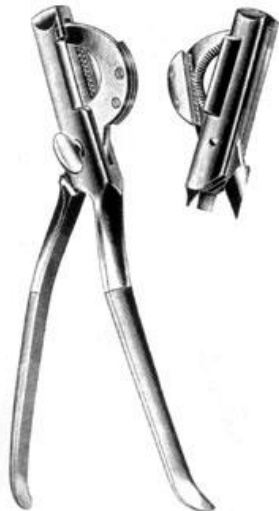

Verboczy

SI-91-1010

With clamping parts
27 cm, 101/2