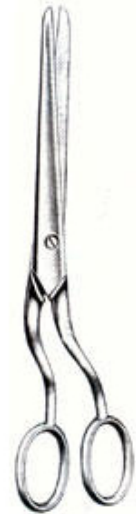

Stainless Steel

SI-91-3303

Instruments for dog Care
17 cm , 6 3/4